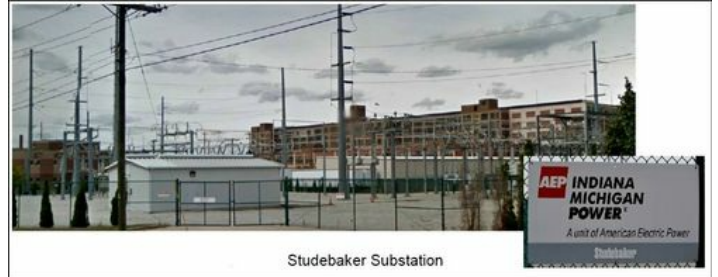

Ignition Park (AEPIN)

Ignition Drive South | South Bend, IN | St. Joseph County
Available Acres: 28 | Sale Price: Negotiable

Property Images

Studebaker Substation