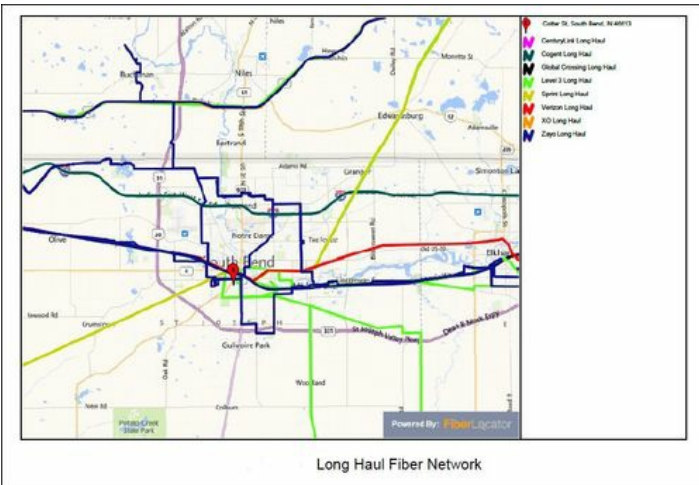

Long Haul Fiber Network

Economic and Business Development | American Electric Power
1 Riverside Plaza | Columbus, OH 43215 | (800) 360-7483 | aeped@aep.com