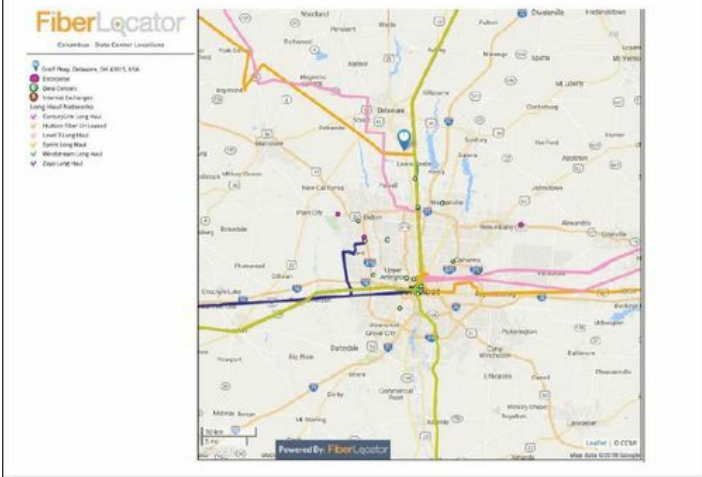

Columbus Region Data Center Cluster and Long Haul Fiber Network