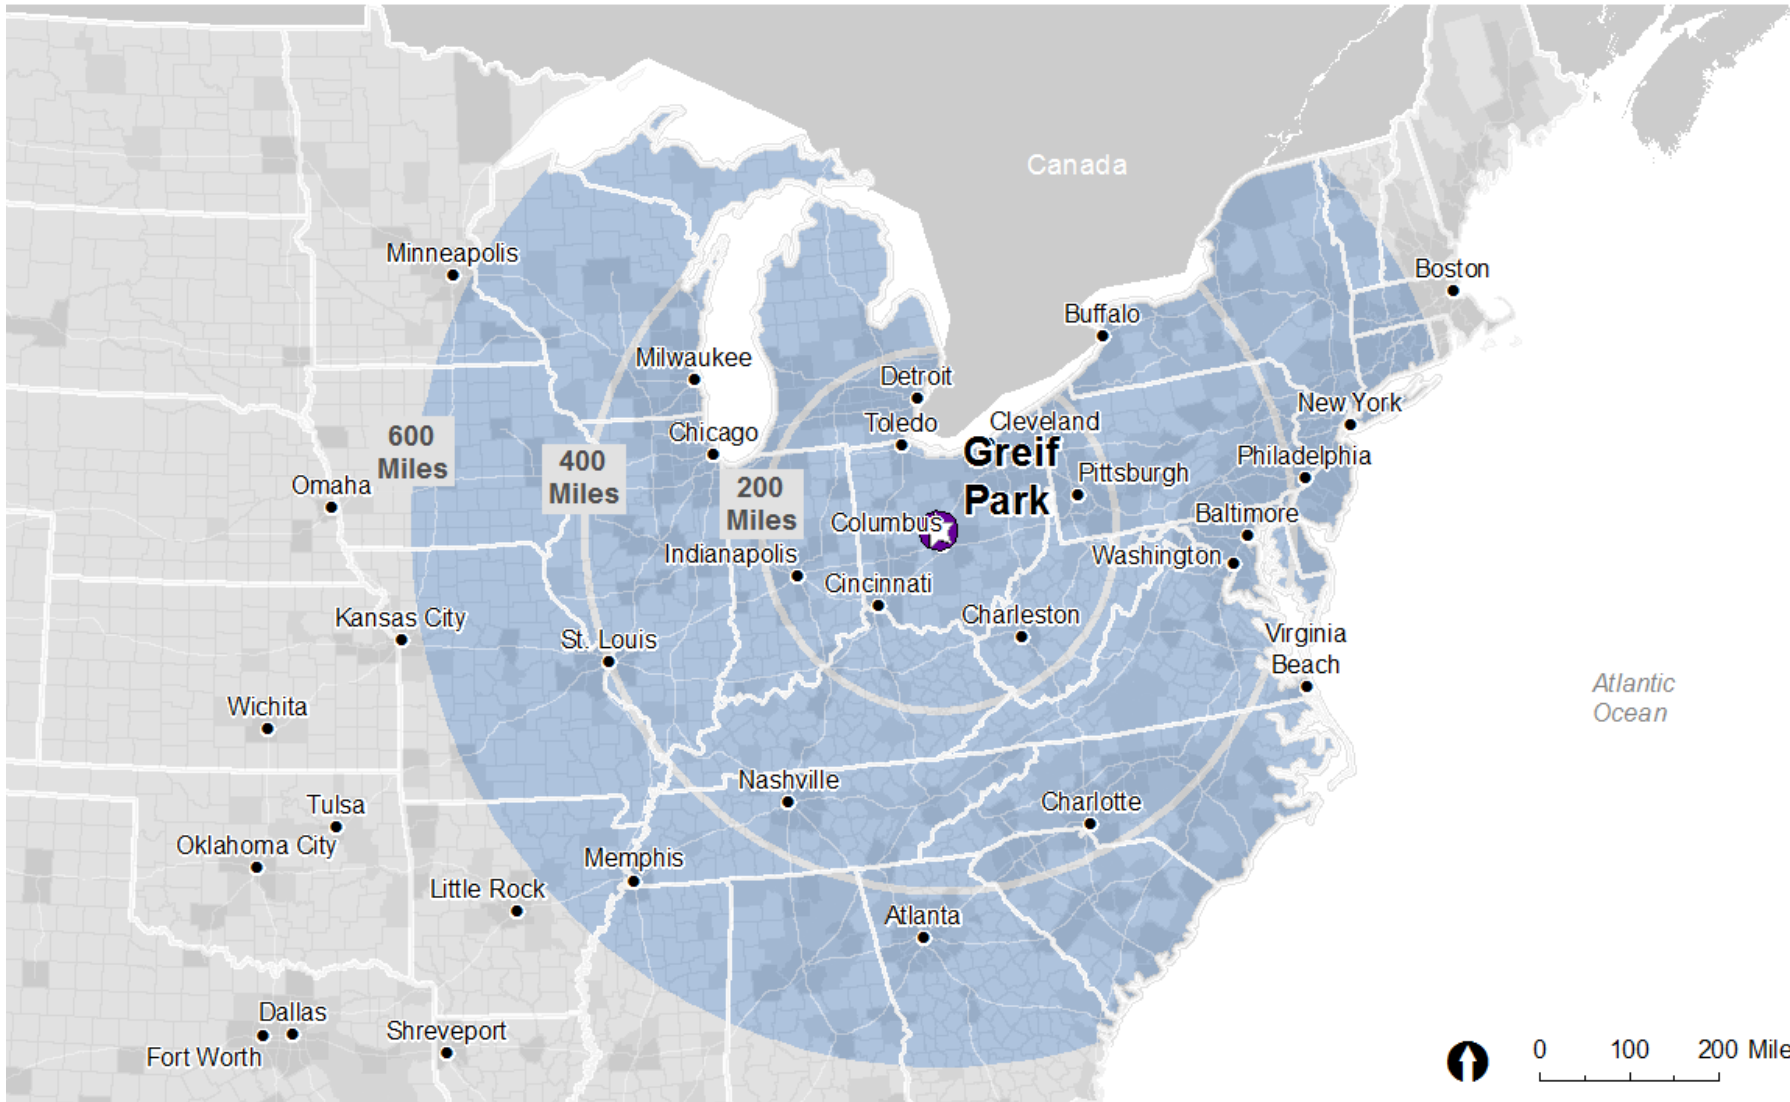

GREIF PARK

DELAWARE, OHIO

An AEP Company

BOUNDLESS ENERGY™

Local Proximity Map

GREIF PARK

DELAWARE, OHIO

An AEP Company

BOUNDLESS ENERGY™

Access to Regional Markets

GREIF PARK DELAWARE, OHIO

An AEP Company

BOUNDLESS ENERGY™

20, 40, & 60 Minute Drive-Times