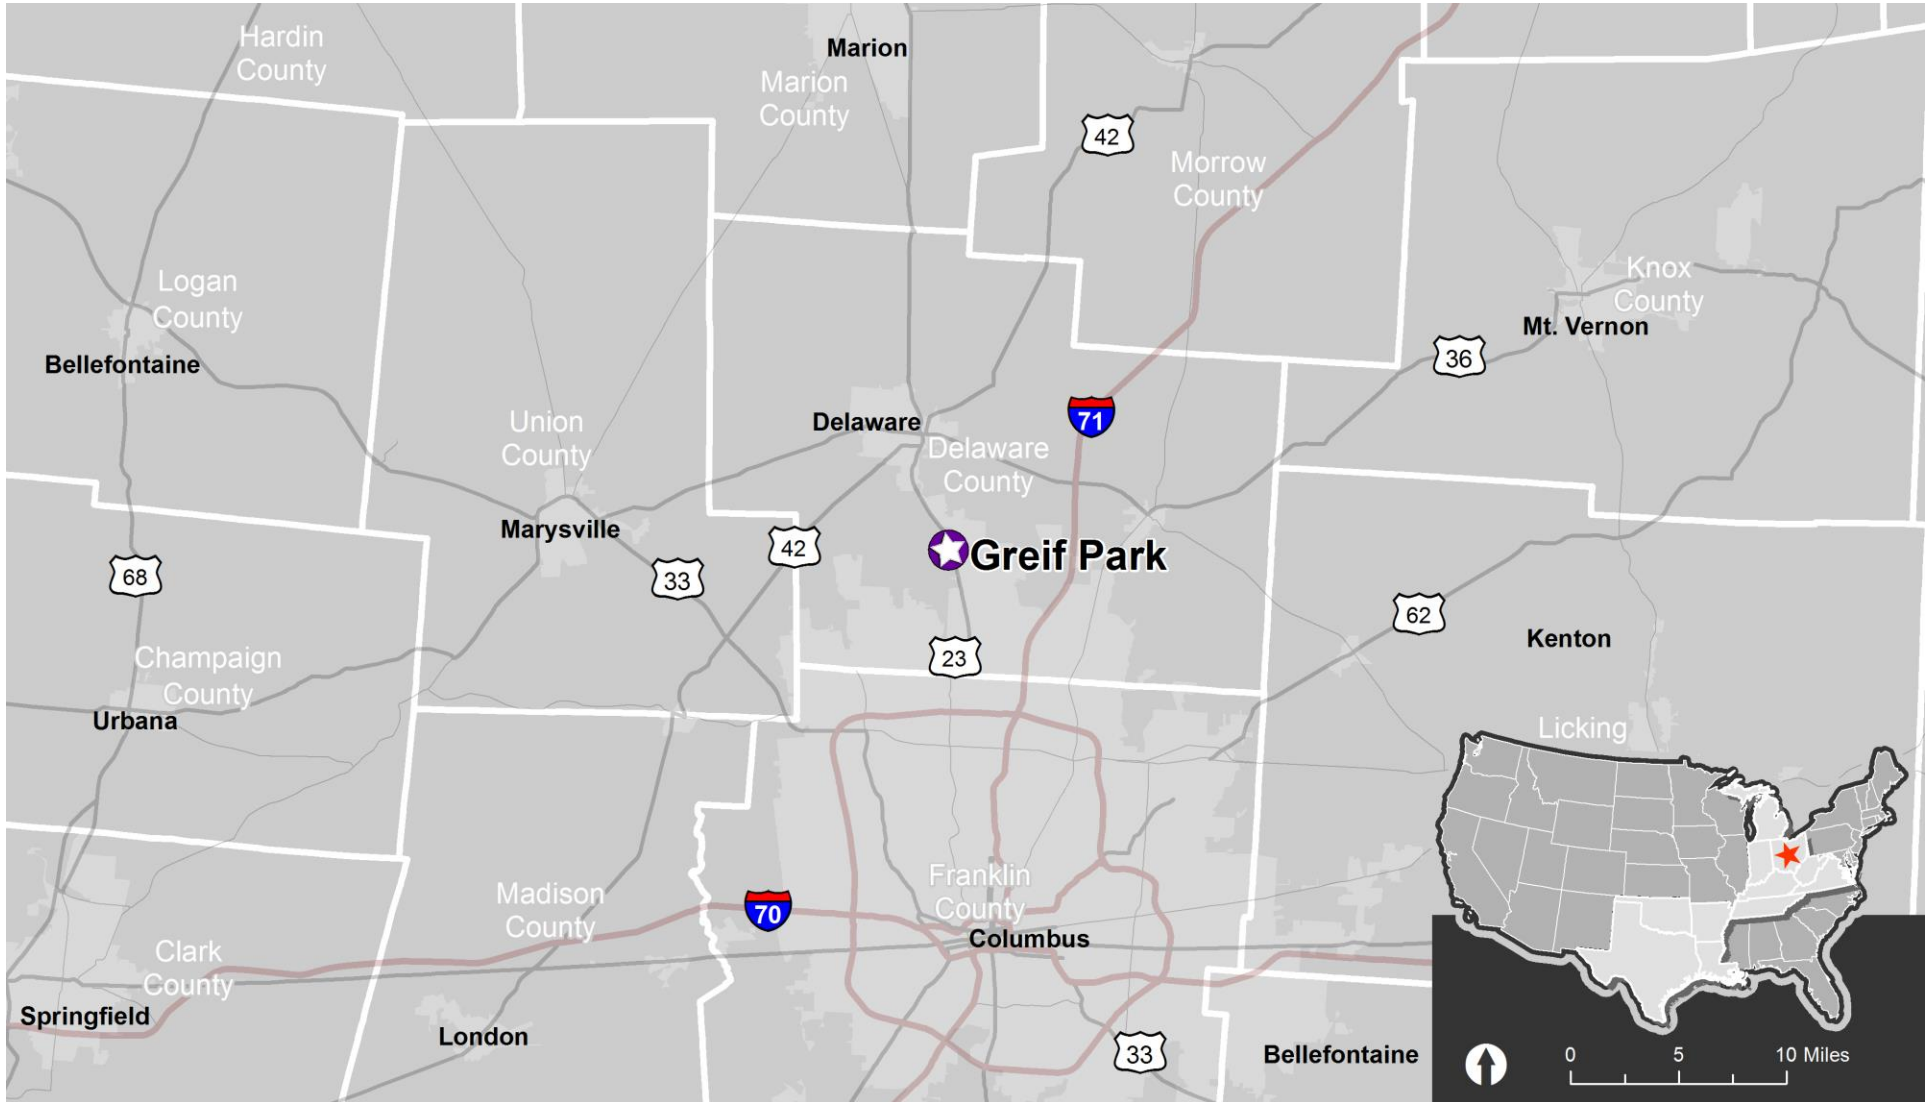

GREIF PARK DELAWARE, OHIO

An AEP Company

BOUNDLESS ENERGY™

Aerial View

GREIF PARK DELAWARE, OHIO

An AEP Company

BOUNDLESS ENERGY™

Aerial View 2

GREIF PARK

DELAWARE, OHIO

An AEP Company

BOUNDLESS ENERGY™

Local Proximity Map

GREIF PARK

DELAWARE, OHIO

An AEP Company

BOUNDLESS ENERGY™

Access to Regional Markets

GREIF PARK DELAWARE, OHIO

An AEP Company

BOUNDLESS ENERGY™

20, 40, & 60 Minute Drive-Times