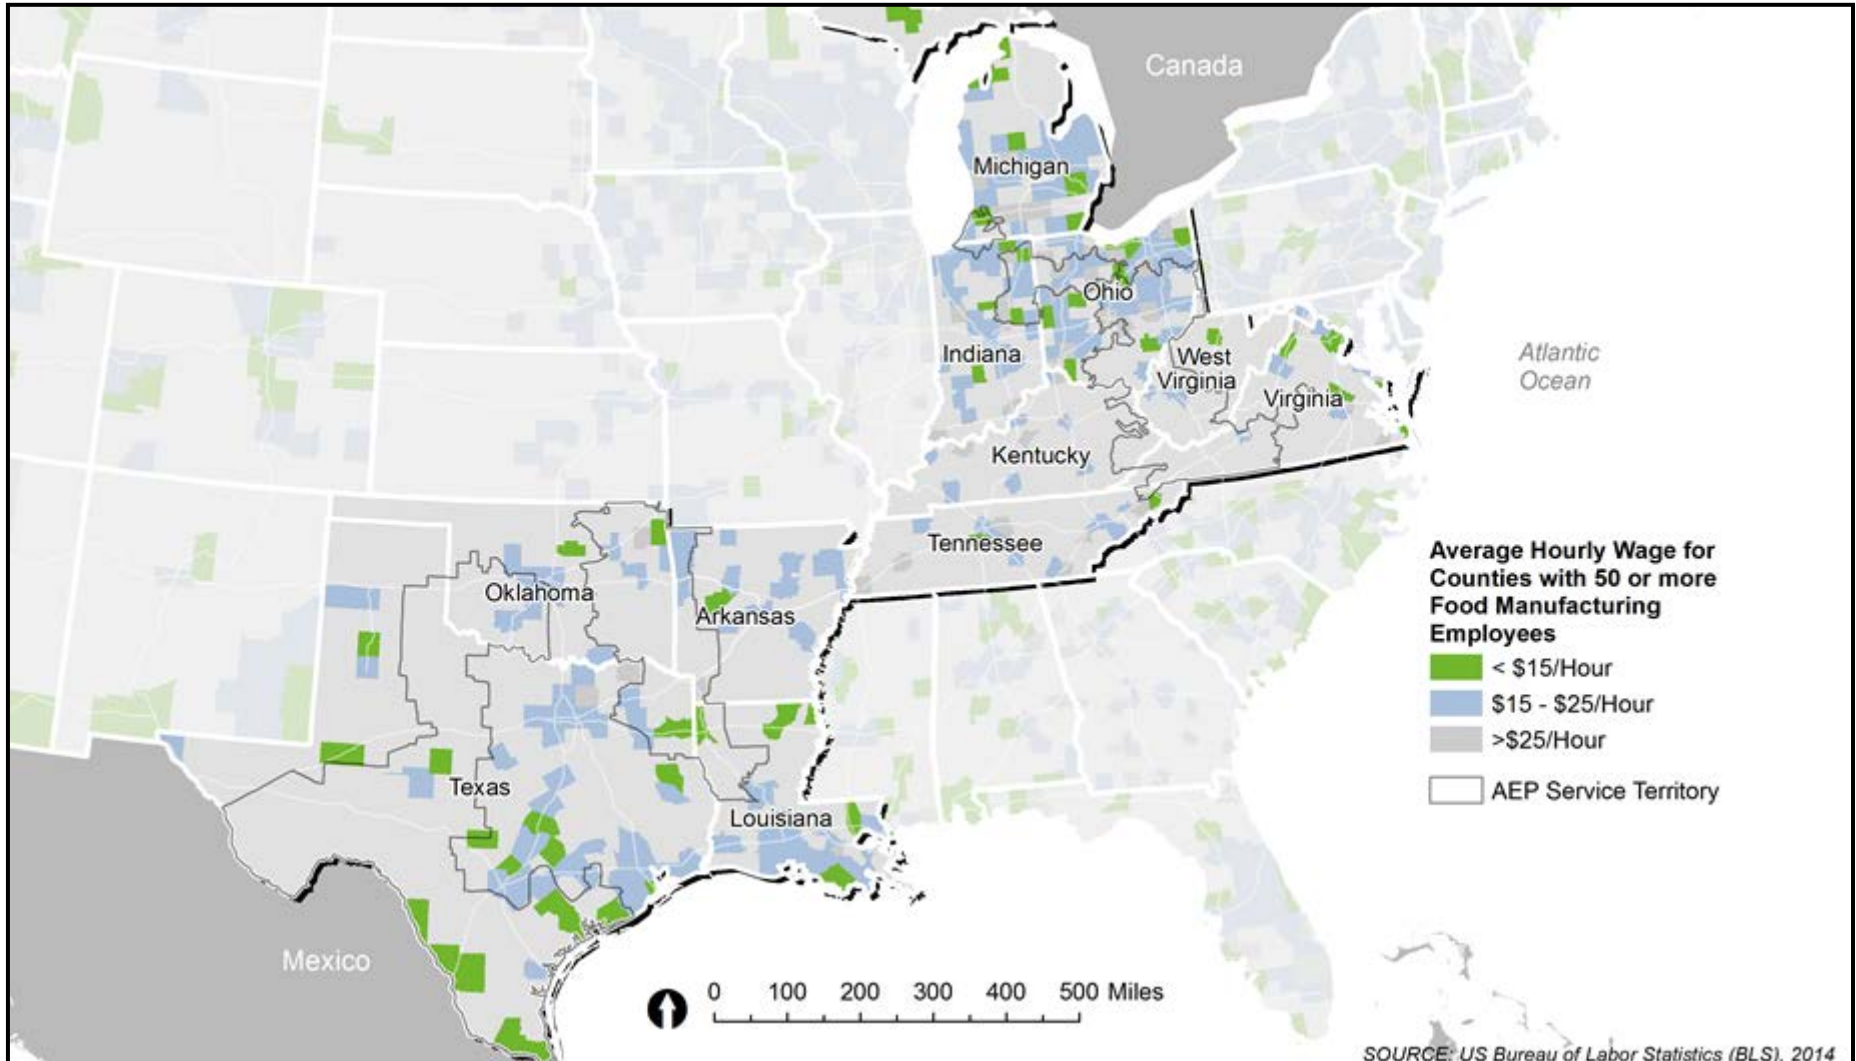

FOOD & BEVERAGE PROCESSING INDUSTRY

AEP STATES & SERVICE TERRITORY

BOUNDLESS ENERGY™

Existing Food & Beverage Businesses with 50+ Employees

FOOD & BEVERAGE PROCESSING INDUSTRY

AEP STATES & SERVICE TERRITORY

BOUNDLESS ENERGY™

Food & Beverage Manufacturing Labor Force

FOOD & BEVERAGE PROCESSING INDUSTRY

AEP STATES & SERVICE TERRITORY

BOUNDLESS ENERGY™

Food & Beverage Manufacturing Wages

FOOD & BEVERAGE PROCESSING INDUSTRY

AEP STATES & SERVICE TERRITORY

BOUNDLESS ENERGY™

High School Attainment

FOOD & BEVERAGE PROCESSING INDUSTRY

AEP STATES & SERVICE TERRITORY

BOUNDLESS ENERGY™

Transportation

FOOD & BEVERAGE PROCESSING INDUSTRY