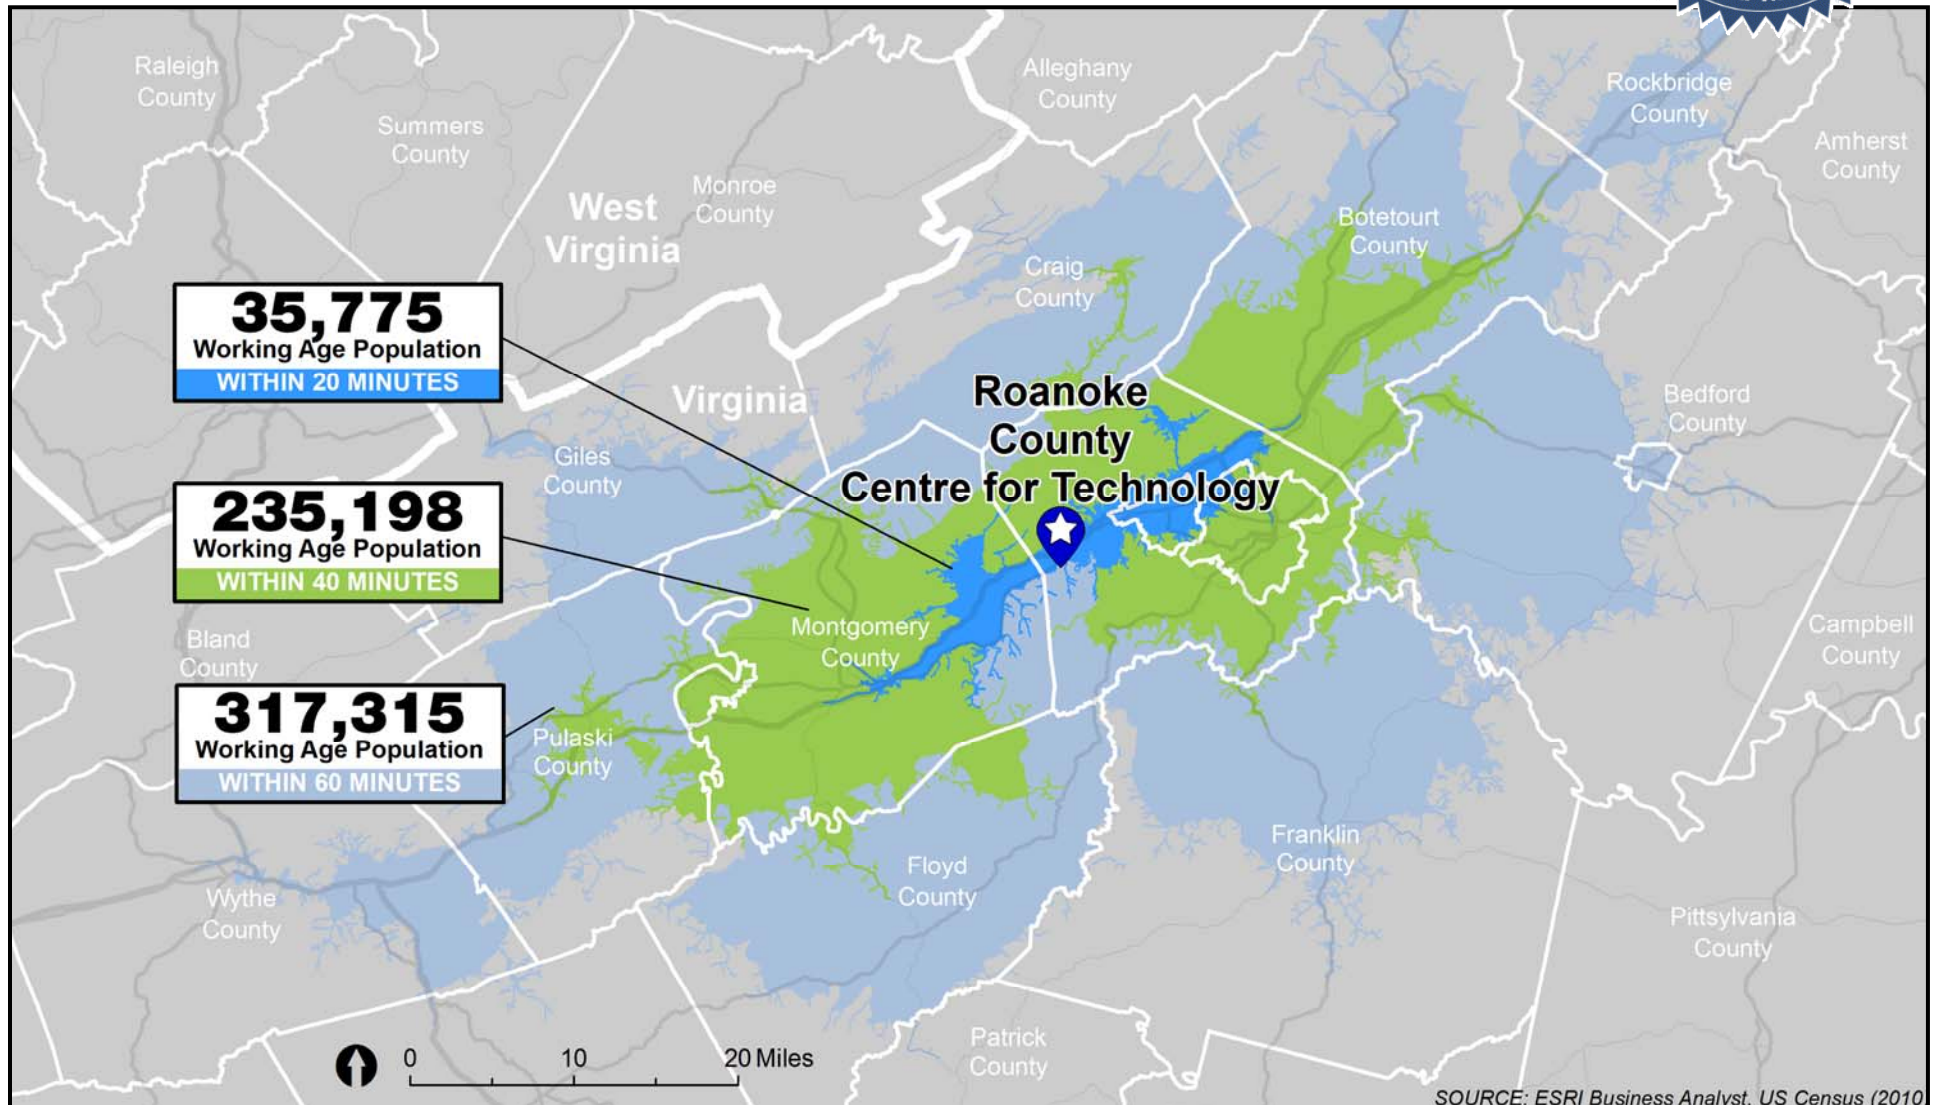

Working Age Population within 20, 40 & 60 Minute Drive-Times