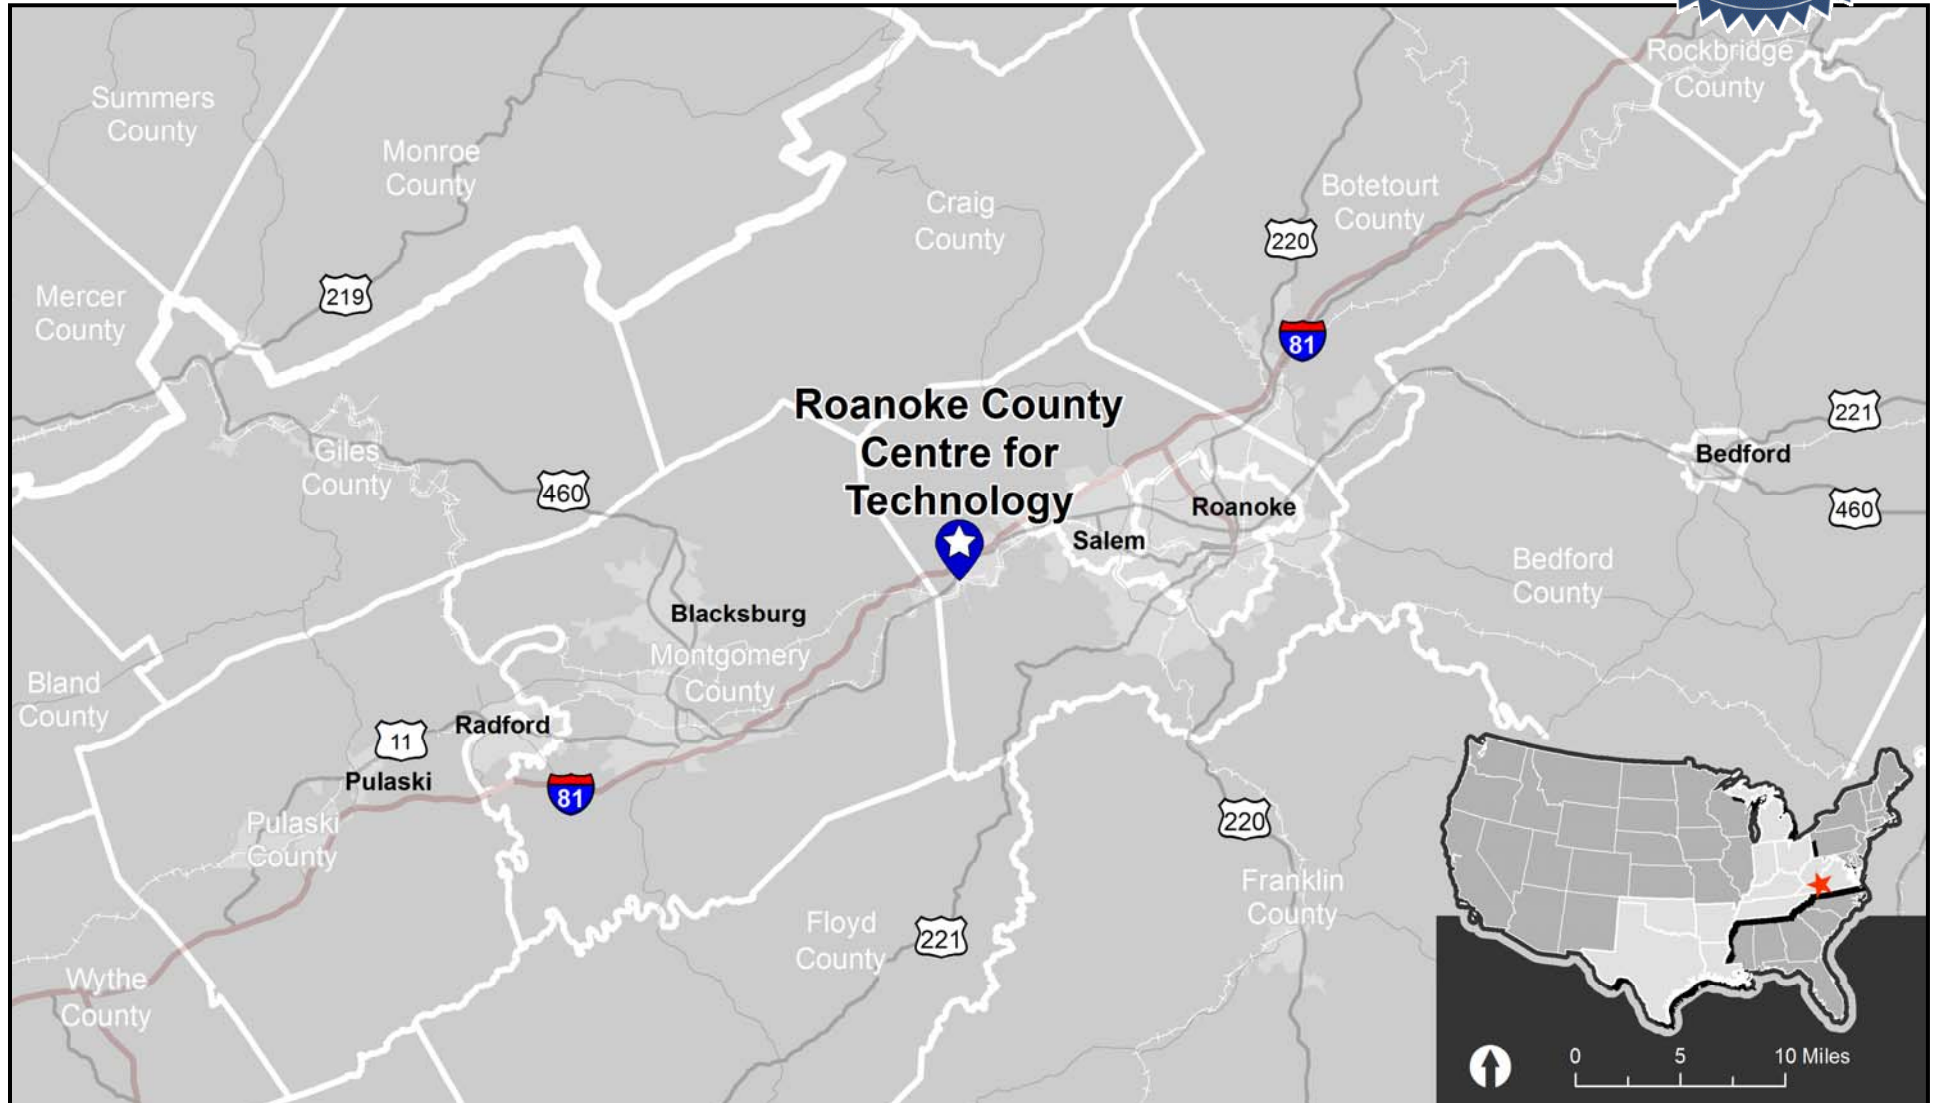

# ROANOKE COUNTY CENTRE FOR RESEARCH & TECHNOLOGY SALEM, VIRGINIA

---

Bird's Eye View

SOURCE: Pictometry (January 2013)

# ROANOKE COUNTY CENTRE FOR RESEARCH & TECHNOLOGY

### Local Proximity Map

## SALEM, VIRGINIA